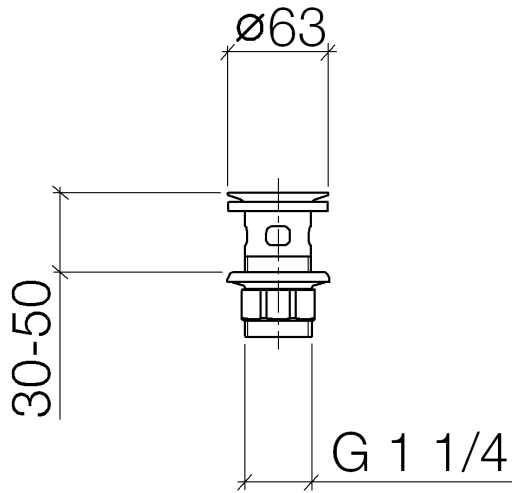

10 105 970

Fits: IMO, LULU, MADISON, MEM, TARA,  
CL.1, LISSÉ, VAIA, META, CYO

	Durabross (23kt Gold)	10 105 970-09
	Chrome	10 105 970-00
	Brushed Platinum	10 105 970-06
	Platinum	10 105 970-08
	Dark Chrome	10 105 970-19
	Light Gold	10 105 970-26
	Brushed Light Gold	10 105 970-27
	Brushed Durabross (23kt Gold)	10 105 970-28
	Matte Black	10 105 970-33
	Brushed Bronze	10 105 970-42
	Brushed Champagne (22kt Gold)	10 105 970-46
	Champagne (22kt Gold)	10 105 970-47
	Brushed Chrome	10 105 970-93
	Brushed Dark Platinum	10 105 970-99

## Grated waste 1 1/4" - Durabross (23kt Gold)

---

IMO

10 105 970

Only suitable for basins with an overflow.

10 105 970

10 105 970

Parts for other finishes can be found here: [Chrome](#)

**Spare parts list**

No.	Item Number	Name	Quantity used	Delivery time
1	09 11 01 027-09	cup	1	60
2	09 14 05 039 90	seal	1	2
3	09 14 03 025 90	seal	1	2
4	09 23 10 020-09	nut	1	60