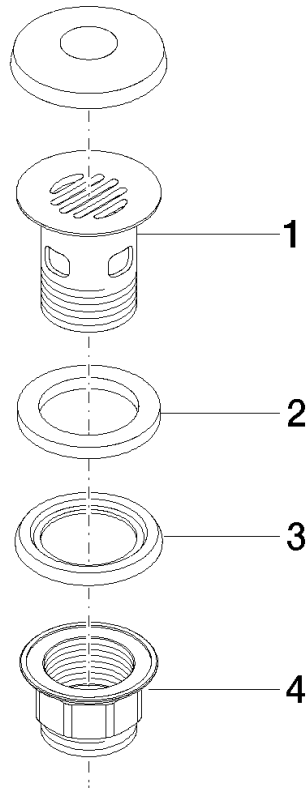

10 105 970

Fits: IMO, LULU, MADISON, MEM, TARA,  
CL.1, LISSÉ, VAIA, META, CYO

	Durabross (23kt Gold)	10 105 970-09
	Chrome	10 105 970-00
	Brushed Platinum	10 105 970-06
	Platinum	10 105 970-08
	Dark Chrome	10 105 970-19
	Light Gold	10 105 970-26
	Brushed Light Gold	10 105 970-27
	Brushed Durabross (23kt Gold)	10 105 970-28
	Matte Black	10 105 970-33
	Brushed Bronze	10 105 970-42
	Brushed Champagne (22kt Gold)	10 105 970-46
	Champagne (22kt Gold)	10 105 970-47
	Brushed Chrome	10 105 970-93
	Brushed Dark Platinum	10 105 970-99

## Grated waste 1 1/4" - Durabross (23kt Gold)

---

IMO

10 105 970

Only suitable for basins with an overflow.

10 105 970

10 105 970

Parts for other finishes can be found here: [Chrome](#)

**Spare parts list**

No.	Item Number	Name	Quantity used	Delivery time
1	09 11 01 027-09	cup	1	60
2	09 14 05 039 90	seal	1	2
3	09 14 03 025 90	seal	1	2
4	09 23 10 020-09	nut	1	60